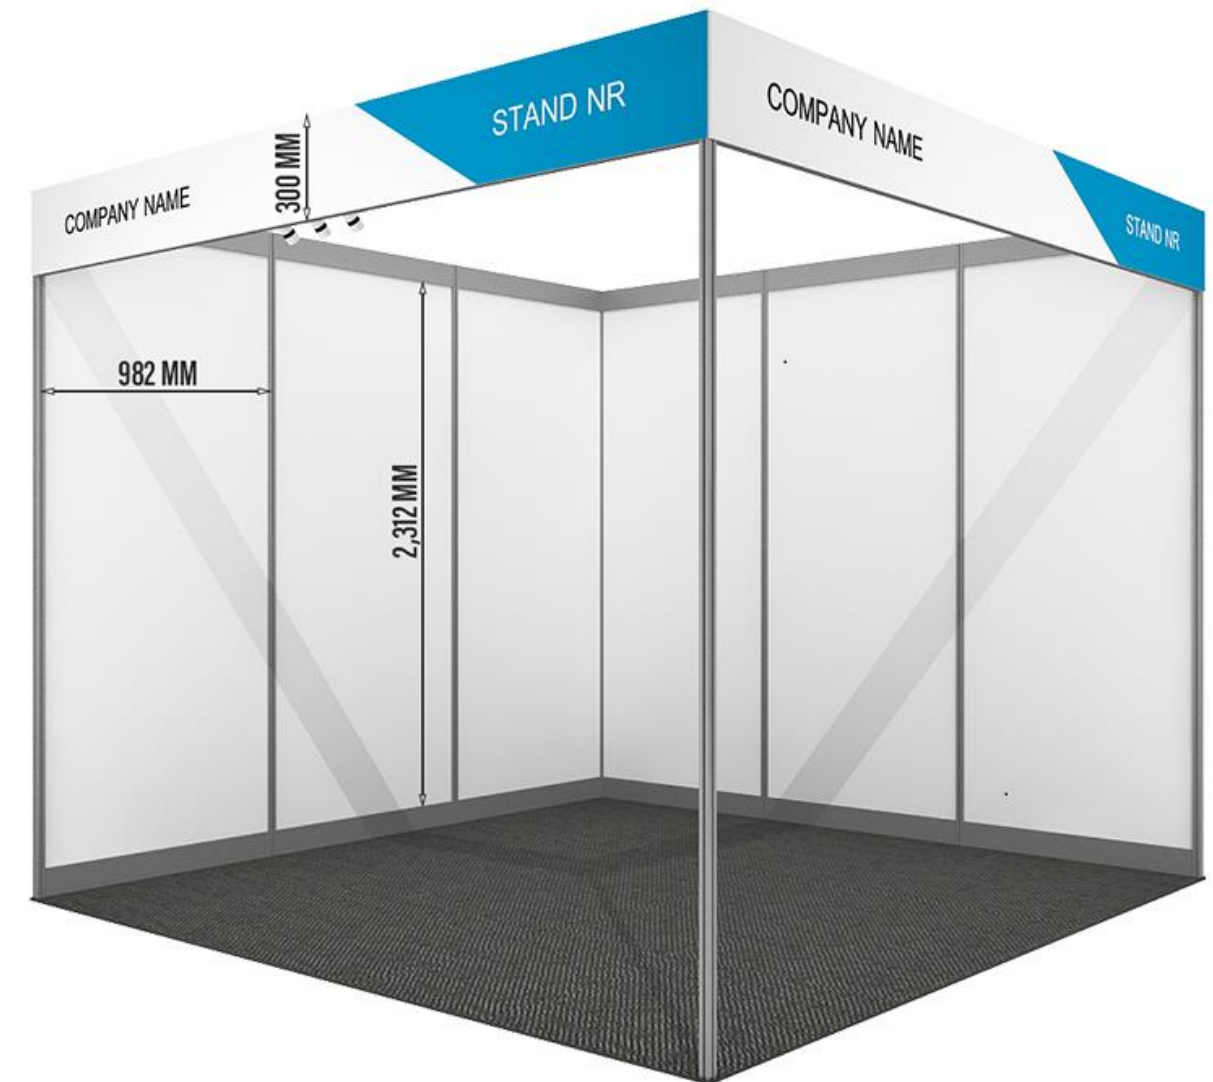

SHELL SCHEME PACKAGE CONTENT SHEET

CWIEME
BERLIN

| 23-25 MAY 2023
| MESSE BERLIN

CWIEME Berlin Basic shell scheme package

Basic shell scheme package

- Carpet tiles colour Anthracite 052
- 2.5 meter high white wall elements in aluminium frame
- 30 cm high fascia including a 30cm high overlay
- Including one company name and stand number per open side
- One LED spot light per 4 M2
- Mains power is not included
- Stand cleaning on the evening prior to show opening

Deluxe Shell scheme package includes the following additional items to the basic package contents:

Stands of 9 to 18sqm

- 1 x Table type Albaredo 70 cm high white round top 60 cmø
- 2 x Chairs type Asti anthracite fabric seat
- 1 x Counter type Bern lockable, colour white
- 1 x Paper bin type Abano colour black
- 1 x 3.3kw mains connection including a socket on the mains connection

Stands of 19 to 27sqm

- 2 x Table type Albaredo 70 cm high white round top 60 cmø
- 4 x Chairs type Asti anthracite fabric seat
- 1 x Counter type Bern lockable, colour white
- 2 x Paper bin type Abano colour black
- 1 x 3.3kw mains connection including a socket on the mains connection

Stands of 28 to 49sqm

- 3 x Table type Albaredo 70 cm high white round top 60 cmø
- 6 x Chairs type Asti anthracite fabric seat
- 2 x Counter type Bern lockable, colour white
- 2 x Paper bin type Abano colour black
- 1 x 3.3kw mains connection including a socket on the mains connection